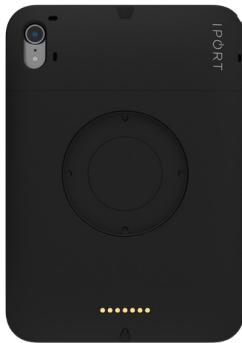

Permanently Installs any IPOINT CONNECT Case

Ships with PoE+ Network Adapter, housed inside the Mount Assembly

Mounts onto any metal door frame

Mount iPad Permanently on a Door Frame, Minimally in Front of Glass.

Meet IPOINT SideMount, the minimalist and secure mounting accessory for IPOINT's CONNECT Case. Combine a SideMount with any IPOINT CONNECT Case to utilize the simplicity and protection of the Case-Enclosure and transform it into a fixed mount. SideMount is great for mounting in front of conference rooms or in spaces where there may not be wall space. With SideMount, iPad floats in front of the glass, looking amazing as a dedicated digital sign.

PRODUCT DETAILS

SIDEMOUNT

SKU 72384 | MSRP \$200

Height - 4 3/8" (110 mm)
 Width - 7 5/8" (195 mm)
 Depth - 2 1/2" (64.75 mm)
 Weight - 1.44 lbs. (0.65 kg)

FCC PART 15B CLASS B
 AS/NZS 60950
 AS/NZS CISPR22
 EN 55032:2015+A11:2020
 BS EN 55035:2017+A11:2020

IN THE BOX

IPORT CONNECT USB-C Cable, POE+ Network Adapter, Mounting Hardware, CONNECT Case Mounting Module, IPORT Security Tool, and Documentation

CONNECT CASE

MSRP \$125

SKU 72380 iPad mini 6
 SKU 72396 iPad 10.9-inch 10th gen
 SKU 72381 iPad Air | Pro 11-inch
 SKU 72382 iPad Pro 12.9-inch