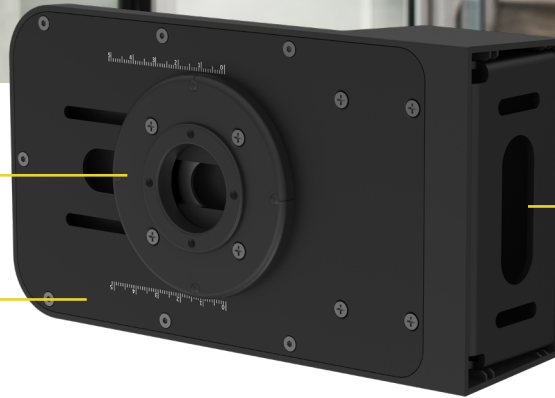

Permanently Installs any IPOINT CONNECT Case

Ships with PoE+ Network Adapter, housed inside the Mount Assembly

Mounts onto any metal door frame

Mount iPad Permanently on a Door Frame, Minimally in Front of Glass.

Meet IPOINT SideMount, the minimalist and secure mounting accessory for IPOINT's CONNECT Case. Combine a SideMount with any IPOINT CONNECT Case to utilize the simplicity and protection of the Case-Enclosure and transform it into a fixed mount. SideMount is great for mounting in front of conference rooms or in spaces where there may not be wall space. With SideMount, iPad floats in front of the glass, looking amazing as a dedicated digital sign.

SideMount ships with the IPOINT POE+ Network Adapter providing POE+ Power and 100Mbps Ethernet LAN to iPad. (Works with USB-C iPads only). SideMount is part of IPOINT's CONNECT MOUNT line of fixed mounting accessories.

PRODUCT DETAILS

SIDEMOUNT

SKU 72384 | MSRP \$200

Height - 4 3/8" (110 mm)
 Width - 7 5/8" (195 mm)
 Depth - 2 1/2" (64.75 mm)
 Weight - 1.44 lbs. (0.65 kg)

FCC PART 15B CLASS B
 AS/NZS 60950
 AS/NZS CISPR22
 EN 55032:2015+A11:2020
 BS EN 55035:2017+A11:2020