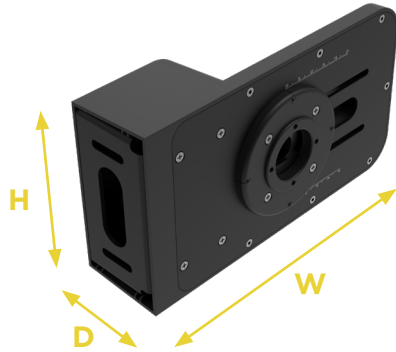

Permanently Installs any IPOINT CONNECT Case

Ships with PoE+ Network Adapter, housed inside the Mount Assembly

Mounts onto any metal door frame

Mount iPad Permanently on a Door Frame, Minimally in Front of Glass.

Meet IPOINT SideMount, the minimalist and secure mounting accessory for IPOINT's CONNECT Case. Combine a SideMount with any IPOINT CONNECT Case to utilize the simplicity and protection of the Case-Enclosure and transform it into a fixed mount. SideMount is great for mounting in front of conference rooms or in spaces where there may not be wall space. With SideMount, iPad floats in front of the glass, looking amazing as a dedicated digital sign.

ELECTRONICS ACCESSORIES

POE+ INJECTOR

SKU 72106 | MSRP \$75

SideMount ships with the POE+ Network Adapter, providing PD Power up to 18W output and 100 Mbps LAN Network. You can power the system from any POE+ compatible switch or you can use the optional POE+ Injector, sold separately.

PRODUCT DETAILS

SIDEMOUNT

SKU 72384 | MSRP \$200

Height - 4 3/8" (110 mm)
 Width - 7 5/8" (195 mm)
 Depth - 2 1/2" (64.75 mm)
 Weight - 1.44 lbs. (0.65 kg)

FCC PART 15B CLASS B
 AS/NZS 60950
 AS/NZS CISPR22
 EN 55032:2015+A11:2020
 BS EN 55035:2017+A11:2020