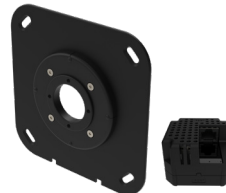

**WALLMOUNT &
POE+ NETWORK
ADAPTER**

SKU 72356 | MSRP $175