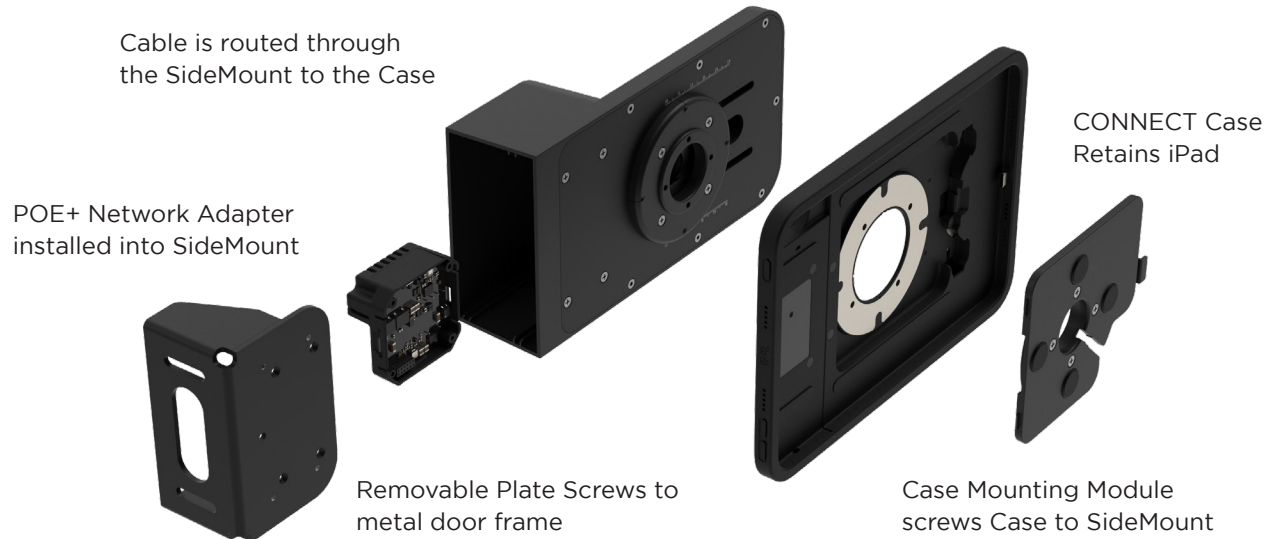

INSTALLATION

WATCH THE INSTALL VIDEO